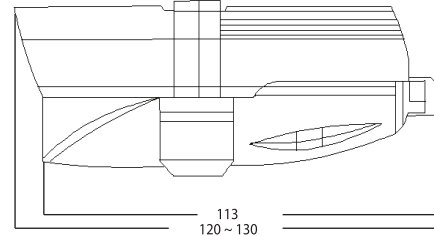

960H
34% MORE VIDEO THAN DVD

IPB-3004/08/12

Colour 700/800TVL Sony 1/3" Super High Res
IR Bullet Camera up to 30 metres

OVERVIEW

IPTEC IR bullet cameras are truly superior quality. High Resolution colour cameras SONY 1/3" CCD. Designed for surveillance application where a good quality image and color reproduction are required. With its built-in 30 pcs high performance LED's it can produce black and white images up to 30 metres in complete darkness. They are furnished with a choice of 4mm, 8mm & 12mm Fixed lens. Designed for indoor and outdoor use. Waterproof structure for internal & external use.

SPECIFICATIONS

| MODEL | IPB-3004 | IPB-3008 | IPB-3012 |
|--------------------------|----------------------------------|-----------|-----------|
| CCD Sensor | 1/3" Sony Super HAD CCD | | |
| Resolution | 700 TVL (Colour) / 800 TVL (B&W) | | |
| Min. Illumination | 0 Lux LED On | | |
| Viewing Angle | 92° | 53° | 28° |
| IR Range | 20 metres | 25 metres | 30 metres |
| IP Rating | IP67 | | |
| Shutter Speed | 1/60 ~ 1/100,000 sec | | |
| Scanning System | 2:1 Interlace | | |
| S/N Ratio | 52dB or More (AGC OFF) | | |
| Iris Mode | Fixed Lens | | |
| Day & Night | Electronic | | |
| Mounting | Wall / Ceiling | | |
| Power Source | DC12V | | |
| Current Consumption | Max. 350mA (LED ON) | | |
| Operating Temperature | -10°C ~ 50°C | | |
| Preservation Temperature | -20°C ~ 60°C | | |
| Dimension | 68 (W) x 74 (H) x 125 (D) mm | | |
| Weight | Approx. 350g | | |