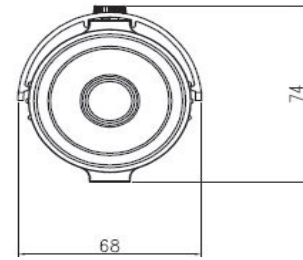

960H
34% MORE VIDEO THAN DVD

IPB-3004/08/12

Colour 700/800TVL Sony 1/3" Super High Res
IR Bullet Camera up to 30 metres

OVERVIEW

IPTEC IR bullet cameras are truly superior quality. High Resolution colour cameras SONY 1/3" CCD. Designed for surveillance application where a good quality image and color reproduction are required. With its built-in 30 pcs high performance LED's it can produce black and white images up to 30 metres in complete darkness. They are furnished with a choice of 4mm, 8mm & 12mm Fixed lens. Designed for indoor and outdoor use. Waterproof structure for internal & external use.

SPECIFICATIONS

| MODEL | IPB-3004 | IPB-3008 | IPB-3012 |
|--------------------------|----------------------------------|-----------|-----------|
| CCD Sensor | 1/3" Sony Super HAD CCD | | |
| Resolution | 700 TVL (Colour) / 800 TVL (B&W) | | |
| Min. Illumination | 0 Lux LED On | | |
| Viewing Angle | 92° | 53° | 28° |
| IR Range | 20 metres | 25 metres | 30 metres |
| IP Rating | IP67 | | |
| Shutter Speed | 1/60 ~ 1/100,000 sec | | |
| Scanning System | 2:1 Interlace | | |
| S/N Ratio | 52dB or More (AGC OFF) | | |
| Iris Mode | Fixed Lens | | |
| Day & Night | Electronic | | |
| Mounting | Wall / Ceiling | | |
| Power Source | DC12V | | |
| Current Consumption | Max. 350mA (LED ON) | | |
| Operating Temperature | -10°C ~ 50°C | | |
| Preservation Temperature | -20°C ~ 60°C | | |
| Dimension | 68 (W) x 74 (H) x 125 (D) mm | | |
| Weight | Approx. 350g | | |