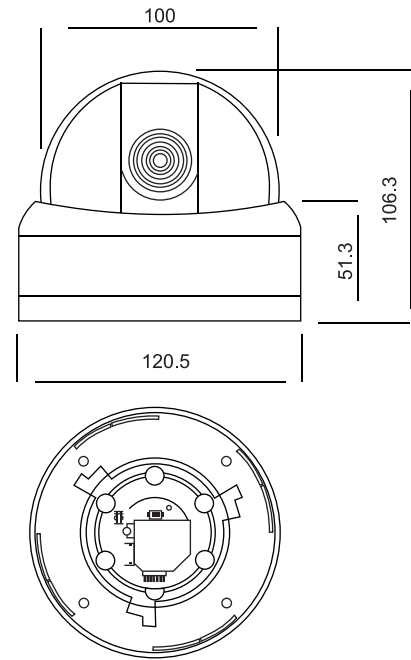

IPD-12ZE

Colour 700 TVL, 960H, Sony 1/4" Super High Resolution CCD Mini Speed Dome Camera with 12x Optical Zoom

OVERVIEW

IPTEC speed dome cameras are truly superior quality. Super High Resolution colour cameras with the latest advance 4th generation SONY 1/4" CCD. Designed for indoor surveillance application where a high definition image and true colour reproduction are required. It features 12x optical zoom for watching large areas or picking areas of interest. They are furnished with a 3.8 -38mm varifocal auto iris lens offering a manually adjustable viewing angle of 10° ~ 60°.

SPECIFICATIONS

CCD Sensor	960H, 1/4" Sony CCD
Resolution	700 TVL (Colour) / 800 TVL (B&W)
Min. Illumination	0.004 Lux (D&N)
Viewing Angle	10° ~ 60°
Optical Zoom	12x
AGC, Contrast, Sharpness, Motion, Privacy	Selectable via OSD
Mirror, Camera ID, Shutter, WBL, BLC	Selectable via OSD
S/N Ratio	52dB
Iris Mode	Auto Iris Vari-focal
Mounting	Ceiling
Power Source	DC12V
Dimension	120.5 x 106.3mm