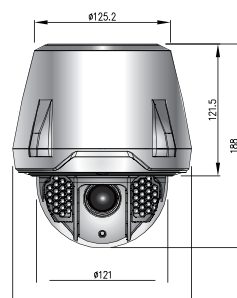

SPECIFICATIONS

Image sensor	960H, 1/4" Sony Super HAD CCD II
Optical Zoom	Optical 12X, Digital 16X
Focal length	3.94 ~ 46.05mm
Resolution	700TVL (Color), 800TVL(B/W)
Min. Illumination	0 Lux LED ON / 0.0001 (Sense-up)
IR Range	50meters
Day & Night	True Mechanical Filter
Backlight	Off / BLC / HLC / SSSR
Privacy Zone	8 zones
Pan/Tilt Angle	Pan : 360°(Endless), Tilt : -5°~185°
Pan/Tilt Speed	Preset : MAX. 250°/sec, Manual : 0.05~120°/sec
Preset	128 points
Pattern	4 patterns(210sec ~ 2 hours)
Tour	8 tours
Auto Scan	CW/CCW/Custom mode
Alarm Input	4 Port
Alarm Output	Open Collector(5VDC, 40mA) / Relay(2A 30VDC, 0.5A 125VAC)
Remote Control	RS-485
Protocol	Pelco-D
Power	24V AC/ 18W 1.5A or 12V DC 2A
Operation Temp.	-20 ° ~ 60 °
Preservation Temp	-20 ° ~ 60 °
Dimension	Φ165mm X 188(H)mm
Weight	Approx 2.5 Kg

KEYBOARD

The advanced controller features a speed sensitive joystick and will allow you to pan/tilt/zoom the camera.

BRACKET

Ceiling Bracket

Wall Mount Bracket

DIMENSION

MADE IN KOREA